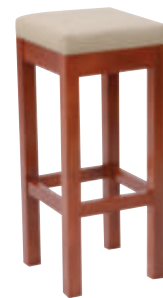

Bar Stool
#RET-112-U
15" w. x 15" d. x 30" h.